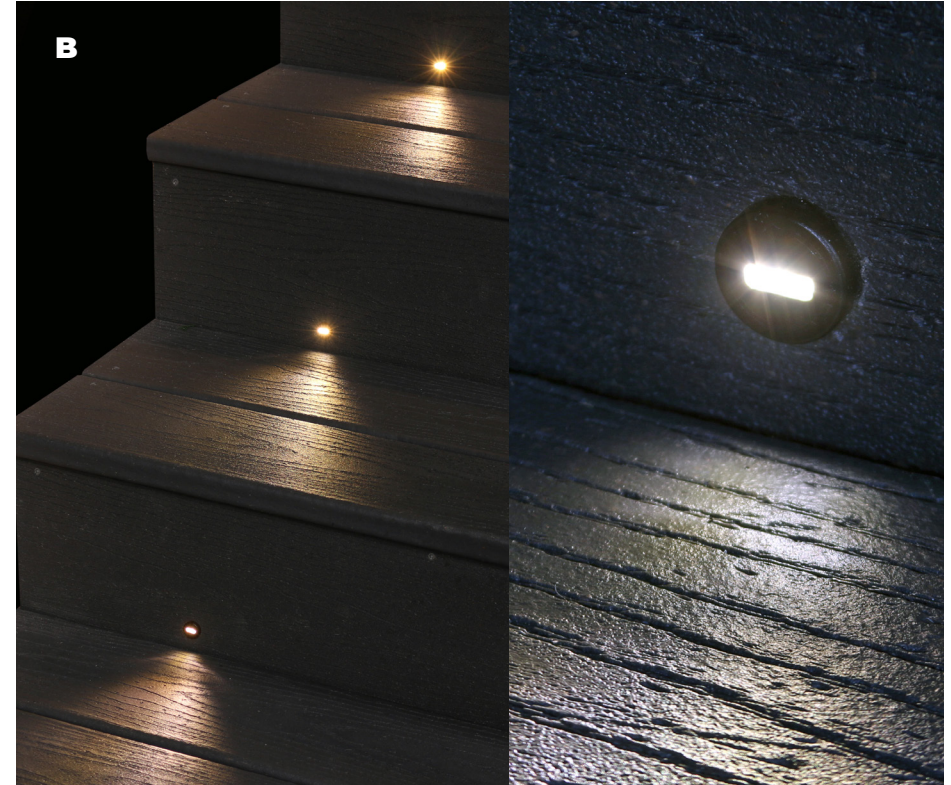

FACEPLATES OPTIONS

Create a custom stair lighting experience that adds creativity and sophistication to your home with DEKOR's 8 different styles of faceplates! Choose from multiple powder coating finishes to match your home's color scheme. Faceplates arrive pre-assembled to light housing, concealing housing. Housing is only available in Antique Metal Black.

B. MINI STAIR LIGHT

DEKOR's smallest stair light yet! These recessed stair lights provide a stunning amount of light from a very small package, allowing you to achieve maximum visibility with minimal obstruction on your stairs. DEKOR's Mini Stair light comes with two face styles, allowing you to customize your lighting.

NOTE: Will get hot to the touch under normal operating conditions. Please use caution when handling lights that have been on for an extended period of time.

Faceplates: Trio or Slim
Diameter: .50" body .625" • Exposed face Length: 2"
Stainless Steel Housing