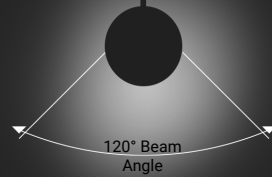

Housing Diameter: 1" Housing Depth: .625"
Standard Lumens: 18
Color: Red or Green

COLOR TEMP.

DIMMABLE

120° Beam Angle

120° Beam Angle

300% BRIGHTER

NexGen™ LED

80 Milliamps • 70+ Lumens