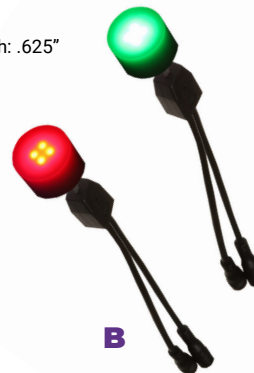

B. DOCK DOT™ STARBOARD/PORT LIGHT

What a perfect way to indicate the left (port) and right (starboard) side of your dock or boat landing, by installing DEKOR's Starboard/Port Dock Dots. All mariners know how important it is to define the port and starboard sides of a dock at night and DEKOR has you covered with their Dock Dot™ 1" diameter, waterproof, LED, dot style lights. This will really make your dock stand out.

Housing Diameter: 1" Housing Depth: .625"
Standard Lumens: 18
Color: Red or Green

COLOR TEMP.

DIMMABLE