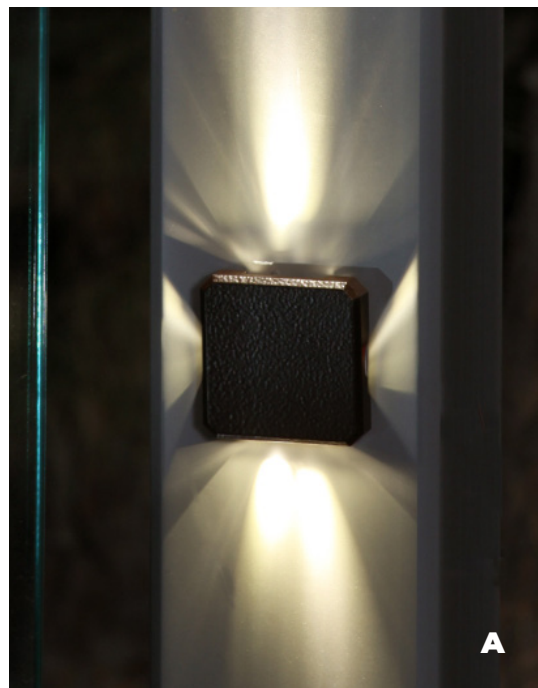

D. MINI STAIR LIGHT

DEKOR's smallest stair light yet! These recessed stair lights provide a stunning amount of light from a very small package, allowing you to achieve maximum visibility with minimal obstruction on your stairs. DEKOR's Mini Stair light comes with two face styles, allowing you to customize your lighting.

NOTE: Will get hot to the touch under normal operating conditions. Please use caution when handling lights that have been on for an extended period of time.

Faceplates: Trio or Slim
 Diameter: .50" body .625" • Exposed face Length: 2"
 Stainless Steel Housing

DECK LIGHTING PRODUCTS

A. ELITE BIDIRECTIONAL LIGHT

This low-profile post light creates a striking cross-like light pattern and can be mounted on both horizontal and vertical surfaces. The light has two separate sized light windows that show a different light pattern when rotated. Use for deck lighting, dock lighting, as a post lamp or as a wall light.