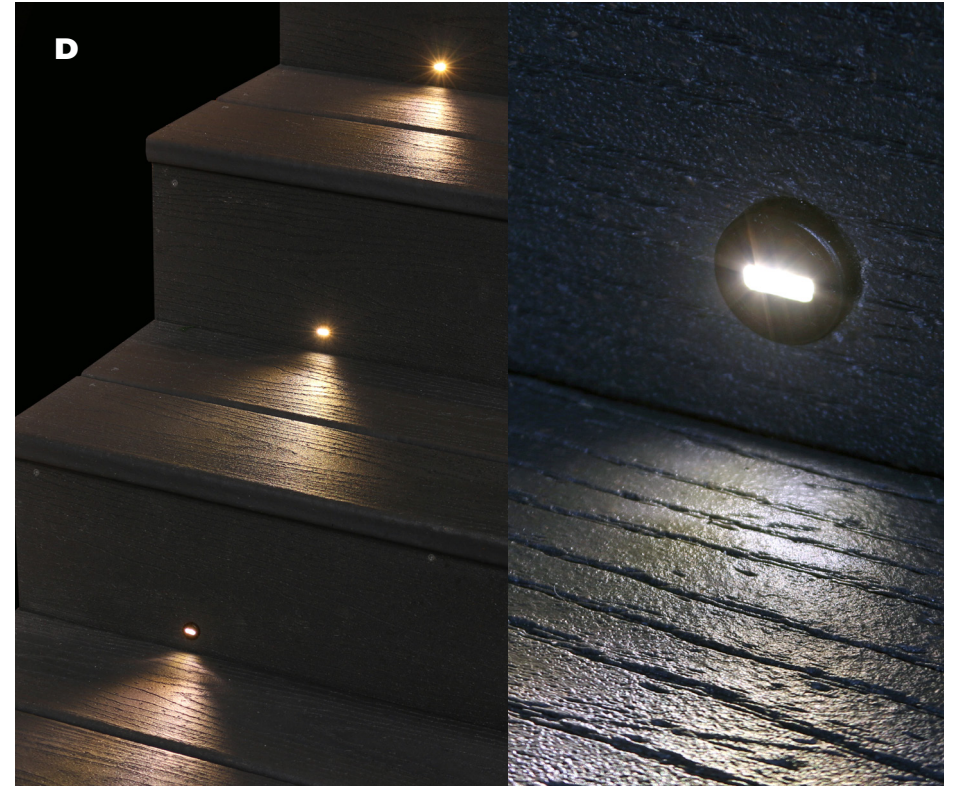

C. STAIR LIGHT

DEKOR's Stair lights allow exterior steps and stairs to be illuminated for both safety and ambiance. They are perfect for decks, docks, patios, and embedding in concrete walkways or steps. They feature a 30° light angle and become directional simply by turning the housing.

Available with or without Faceplates

Housing Diameter (recessed): .90"
Housing Depth (recessed): .8375"
Housing Diameter (exposed): 1.250"
Housing Depth (total): .90"

Housing powder coat finish options, see page 42.