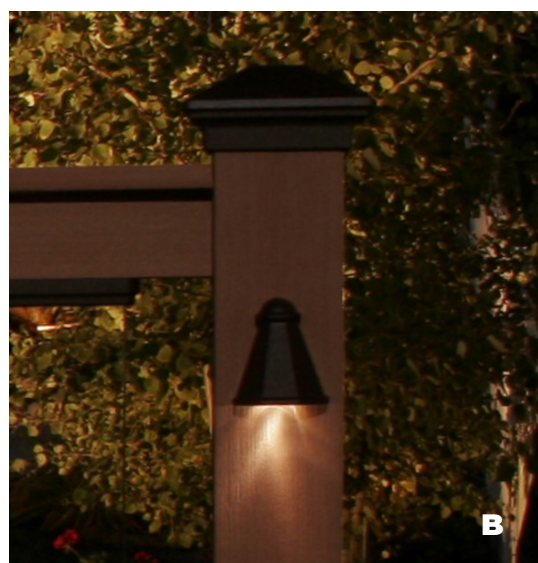

NOTE: Will get hot to the touch under normal operating conditions. Please use caution when handling lights that have been on for an extended period of time.

Faceplates: Trio or Slim
 Diameter: .50" body .625" • Exposed face Length: 2"
 Stainless Steel Housing

DECK LIGHTING PRODUCTS

A. ELITE BIDIRECTIONAL LIGHT

This low-profile post light creates a striking cross-like light pattern and can be mounted on both horizontal and vertical surfaces. The light has two separate sized light windows that show a different light pattern when rotated. Use for deck lighting, dock lighting, as a post lamp or as a wall light.

Key Features:

- Creates a striking cross-like light pattern
- Die cast aluminum with easy-to-mount bracket

Height: 2.5" • Width: 2.5"
Depth: .5" Exposed
Small opening: 4 Lumens
Large opening: 8 Lumens

B. TEAR DROP LIGHT