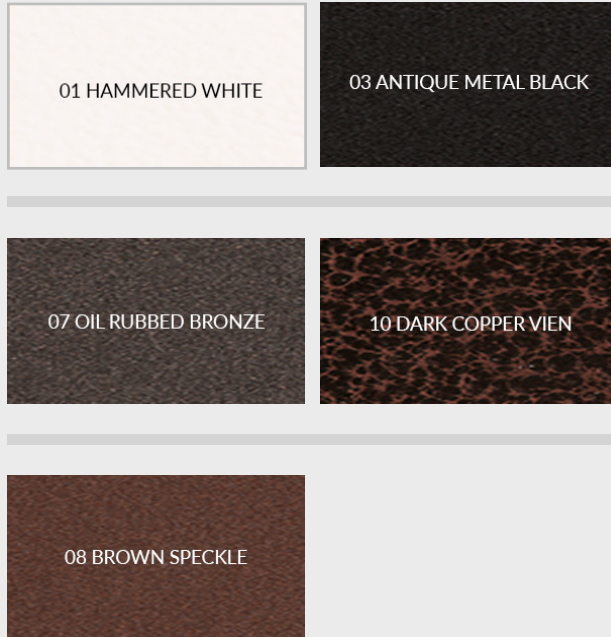

DEKOR COLOR SAMPLES

High quality powder coating produces a solid finish that will look great for years. Our powder coating features a 30-year unlimited warranty.

Custom and Premium colors are available.

QUESTIONS? CONTACT US

For general questions, layout design assistance, help finding a PRO in your area, or to request a color sample, please contact our U.S. based Customer Care team during Mountain Time hours (M-F 7:00-4 MT); we are here and happy to help!

CALL TOLL FREE:
1 (800)258-0344

EMAIL:
SALES@DEKORLIGHTING.COM

ACCESSORIES

CONTROLLERS

DEKOR dimmers & dimmable transformers give you the power to find your ideal shine with our integrated LED lighting collections. DEKOR dimmers offer the full spectrum of light with several brightness levels, only requiring a simple daisy-chain connection between your transformer and lights. Many of our dimmers are dual-purposed devices, with timer capabilities as well.

1 Year Warranty When Used Exclusively With DEKOR Transformers.
No warranty when used with any other brand of transformer.

DEKORKONNECT™ WIFI LIGHT CONTROLLER

Enables wireless control of your DEKOR installation from anywhere in the world. Fine-tune brightness, set schedules, and see the status of all your zones from the easy-to-use Bond Home app, even when you're nowhere near home.

EZ PHOTOCCELL TIMER

This simple photo-activated timer allows you to turn your LED lights on or off automatically. Simply set it up and forget about it. Settings include off, always on, dusk to dawn, and on at dusk for a preset number of hours. The timer is compatible with all DEKOR transformers.

EZ INDOOR DIMMER WITH REMOTE

The EZ Dimmer is designed to dim your project lighting. It can be operated by either the remote or by pressing the dimming buttons on the unit. The remote control has a range of 30 feet from the base unit.

EZ WIRELESS DIMMER SWITCH

Our Wireless Dimmer system is comprised minimally of a Wireless Wall Switch and a Wireless Dimmer Receiver; this kit contains everything you need to get going. You can always add more wireless wall switches to your installation later on; the switches are modular so you can have multiple switches controlling the same lights.

EZ DIMMER WITH TEACHABLE REMOTE

This waterproof, low voltage dimmer is designed to control the brightness of your LED lighting installation from zero to full intensity. It can be operated by either the remote provided or by pressing the dimming buttons on the unit. The remote control has a range of 70 feet from the base unit.

EZ MOTION CONTROLLER +

With the DEKOR EZ Motion Control+ you now have total control of your lights. The EZ Motion Controller+ is completely programmable; has a 360° PIR (Passive Infrared) lens motion sensor, an ambient light sensor for greater light sensitivity than a traditional photocell, and is completely waterproof (IP67). All that in a small 1/2" x 1 3/4" diameter, powder coated, antique metal black, aluminum case.

ENCLOSURE

The enclosure is designed to shield DEKOR LED transformers and controllers with a visually appealing housing. Made from durable polycarbonate it can withstand the elements and is completely watertight.