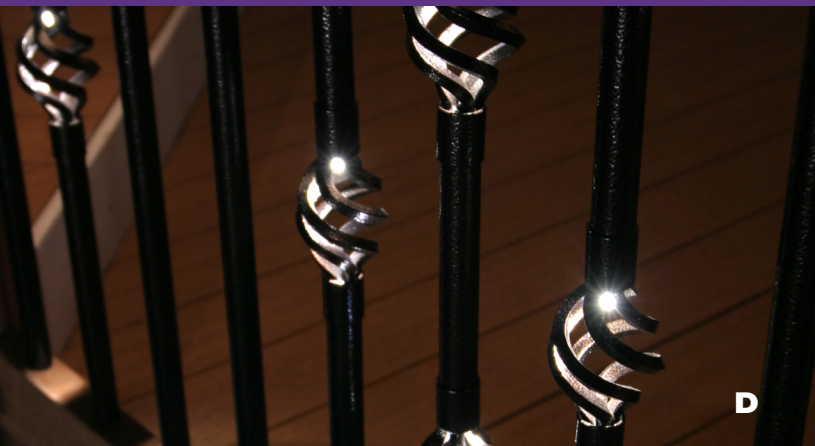

Powder coat finish options, see page 42.

BALUSTERS

D