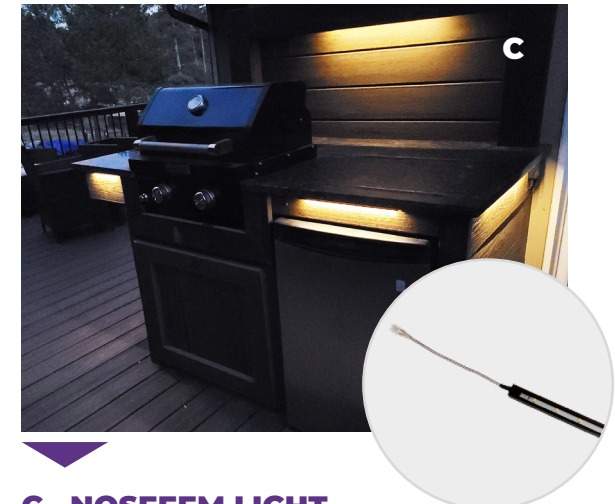

C. NOSEEEM LIGHT

Named No See Em because of their incredibly small height – a mere 5/16" – and their unique design geometry that hides where the light is coming from. They are designed to illuminate, but not be seen. No See Em light strips are perfect for stair risers, under deck railings, and even a truck bed.

Housing Height: .50" • Housing Depth: .3125"
Housing Length: S: 7 3/4 in.; M: 13 7/8 in.; L: 19 3/4 in.