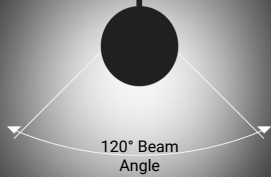

Housing Diameter: 1" Housing Depth: .625"
Standard Lumens: 18
Color: Red or Green

COLOR TEMP.

DIMMABLE

120° Beam Angle

120° Beam Angle

300% BRIGHTER

NexGen™ LED

80 Milliamps • 70+ Lumens