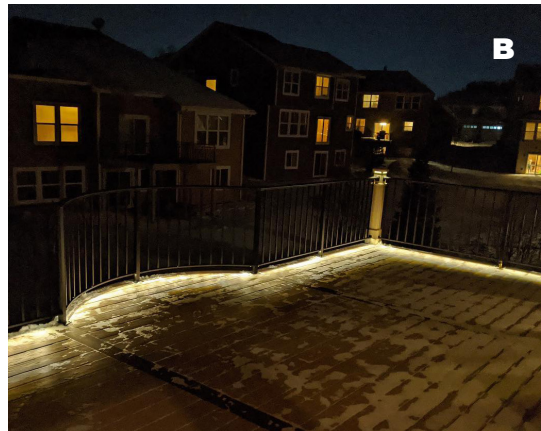

B. INFINITE LIGHT

The aptly named Infinite light provides a sleek, low-profile, weatherproof way to light up railings, stair treads, and much more. The pigtailed allow you to daisy-chain together individual lights to create runs of custom lengths. Attaches firmly to any smooth, hard surface with the included pressure sensitive adhesive strips.

Height: .25" • Width: .5"
Length: 20" without pigtailed
85 Lumens per foot