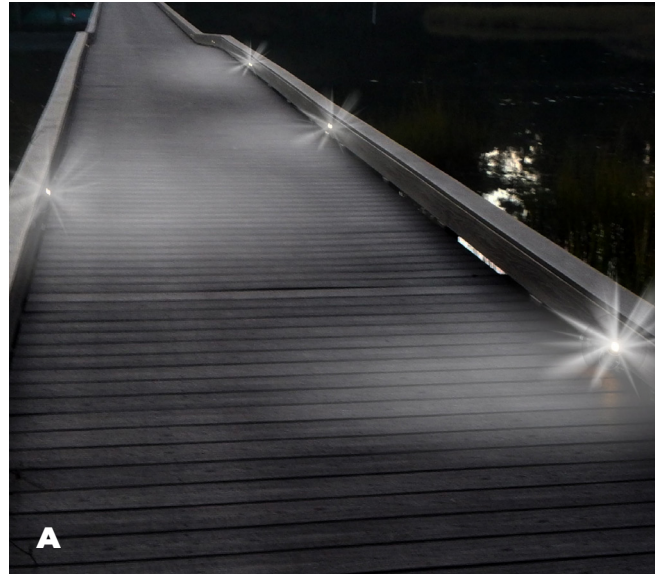

F. GLOW-RITE CORNER LIGHT

Height: .95" Width: 2.8" Depth: 2.2" + Mounting Flange
20 Lumens

COLOR TEMP.

DIMMABLE

DOCK LIGHTING PRODUCTS

DOCK LIGHTING PRODUCTS

DEKOR lighting's LED Dock Dots™ collection is the answer to your boat dock lighting needs because they allow you to enjoy your outdoor space long past the daylight hours.

**PREMIUM QUALITY FINISH
30 YEAR WARRANTY
ON ALL POWDER COAT FINISH**

A. DOCK DOT™ LIGHT

These tiny 12VDC Dock lights install totally flush with the surface, are waterproof, and are "designed to be walked upon". These versatile dot lights are perfect for your dock, boat landing, fishing or swim platform or other projects near water.