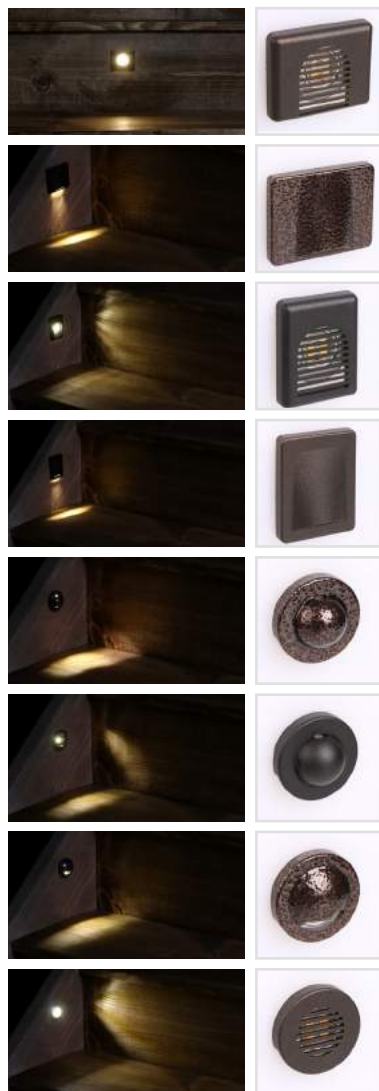

FACEPLATES OPTIONS

Create a custom stair lighting experience that adds creativity and sophistication to your home with DEKOR's 8 different styles of faceplates! Choose from multiple powder coating finishes to match your home's color scheme. Faceplates arrive pre-assembled to light housing, concealing housing. Housing is only available in Antique Metal Black.

D. MINI STAIR LIGHT

DEKOR's smallest stair light yet! These recessed stair lights provide a stunning amount of light from a very small package, allowing you to achieve maximum visibility with minimal obstruction on your stairs. DEKOR's Mini Stair light comes with two face styles, allowing you to customize your lighting.

NOTE: Will get hot to the touch under normal operating conditions. Please use caution when handling lights that have been on for an extended period of time.

Faceplates: Trio or Slim
Diameter: .50" body .625" • Exposed face Length: 2"
Stainless Steel Housing

- 3200K
  COLOR TEMP.
- INDOOR
  OUTDOOR
- DIMMABLE