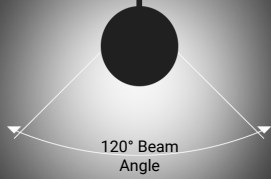

Housing Diameter: 1" Housing Depth: .625"
Standard Lumens: 18
Color: Red or Green

COLOR TEMP.

DIMMABLE

300% BRIGHTER

NexGen™ LED

80 Milliamps • 70+ Lumens

Compares to 60w Incandescent

Standard LED