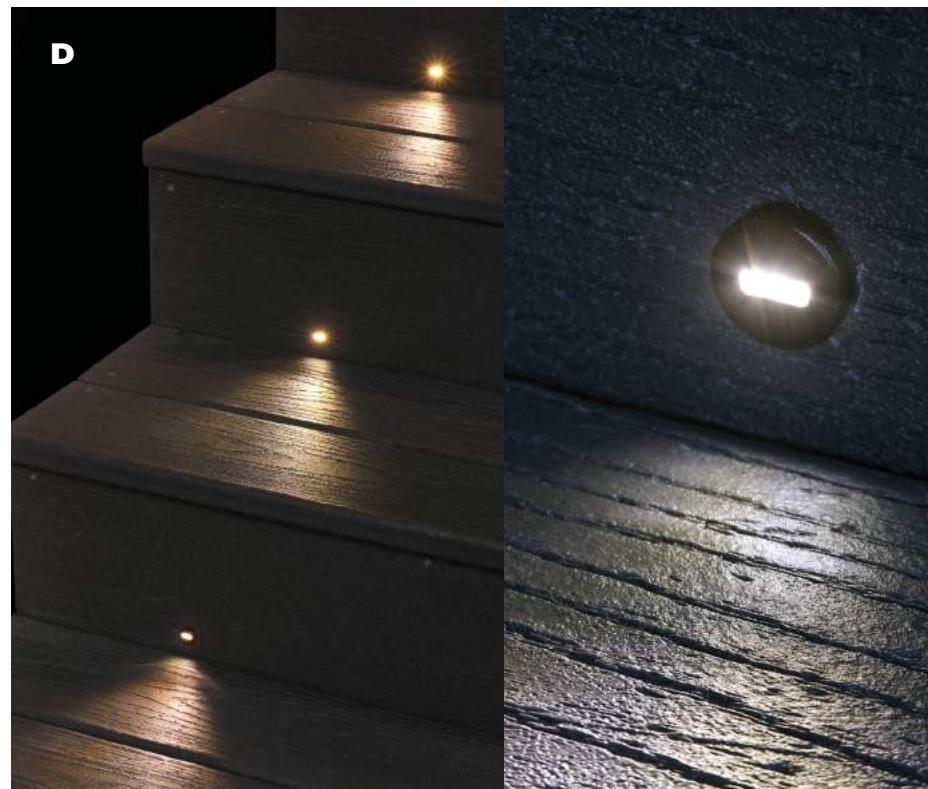

FACEPLATES OPTIONS

Create a custom stair lighting experience that adds creativity and sophistication to your home with DEKOR's 8 different styles of faceplates! Choose from multiple powder coating finishes to match your home's color scheme. Faceplates arrive pre-assembled to light housing, concealing housing. Housing is only available in Antique Metal Black.

D. MINI STAIR LIGHT

DEKOR's smallest stair light yet! These recessed stair lights provide a stunning amount of light from a very small package, allowing you to achieve maximum visibility with minimal obstruction on your stairs. DEKOR's Mini Stair light comes with two face styles, allowing you to customize your lighting.

NOTE: Will get hot to the touch under normal operating conditions. Please use caution when handling lights that have been on for an extended period of time.

Faceplates: Trio or Slim
Diameter: .50" body .625" • Exposed face Length: 2"
Stainless Steel Housing

- 3200K
  COLOR TEMP.
- INDOOR
  OUTDOOR
- DIMMABLE