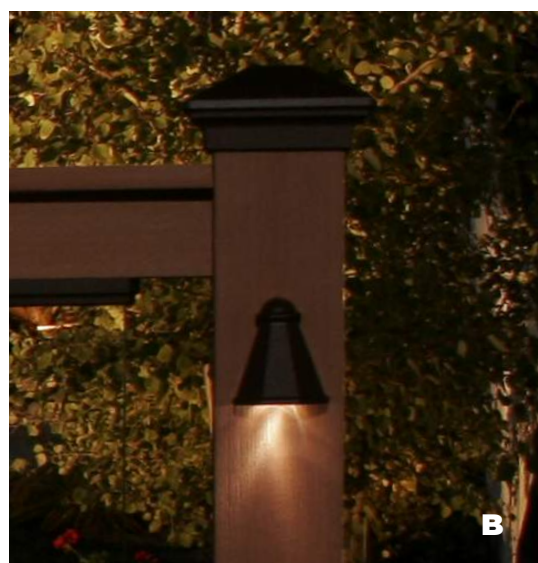

Key Features:

- Creates a striking cross-like light pattern
- Die cast aluminum with easy-to-mount bracket

Height: 2.5" • Width: 2.5"
Depth: .5" Exposed
Small opening: 4 Lumens
Large opening: 8 Lumens

B. TEAR DROP LIGHT

The durable decorative cover on this post lamp slips over our easy-to-mount bracket, making installation of this perfectly sized post accent lamp a breeze.

Key Features:

- Die cast aluminum with easy-to-mount bracket

Height: 4"
Width: 3.5"
Depth: 2.5"
20 Lumens