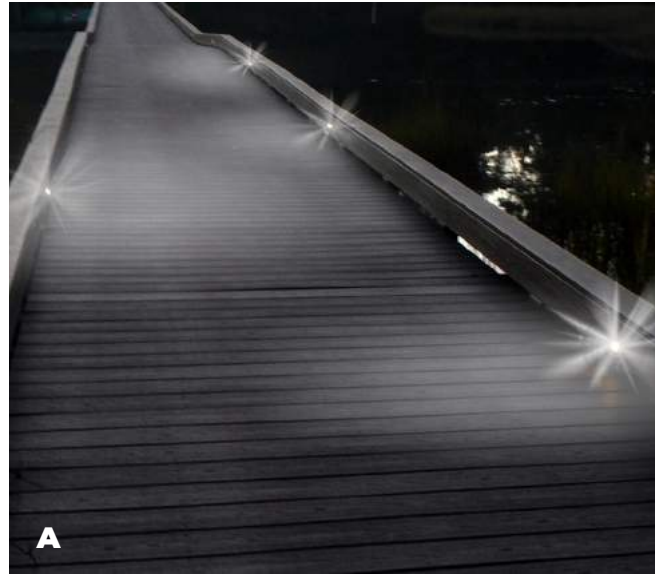

DOCK LIGHTING PRODUCTS

DEKOR lighting's LED Dock Dots™ collection is the answer to your boat dock lighting needs because they allow you to enjoy your outdoor space long past the daylight hours.

Dock Dots have a completely sealed wiring system that evades water damage, saltwater corrosion, freezing temperatures, and beyond.

ALL DOCK PRODUCTS HAVE A 10 YEAR WARRANTY

We offer a 10 year warranty on all of our Dock products when installed with a DEKOR brand transformer; no warranty when used with any other power source.

PREMIUM QUALITY FINISH 30 YEAR WARRANTY ON ALL POWDER COAT FINISH