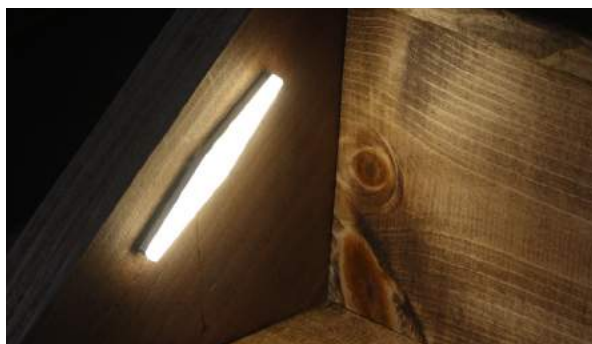

Height: 4"
Width: 3.5"
Depth: 2.5"
20 Lumens

Powder coat finish options, see page 42.

POST/RAIL LIGHTS

C. PETITE DIRECTIONAL LIGHT

Directional Petite post lamps from DEKOR can be mounted anywhere along a full 360° rotation and cast light out at 30° from the mounting surface. Originally intended for post lighting, the directional lights can be used almost anywhere!

Mounting Hole Diameter: .90"
Die cast aluminum

3200K
COLOR TEMP.

INDOOR OUTDOOR

AVAILABLE IN NEXGEN

D. POST MEDALLION ACCENT LIGHT

DEKOR's Post Medallion light allows any homeowner to add shine and creative flair to their home with ease. This low-profile design is ideal for deck posts, stair treads, balusters, and more, small enough to be installed in nearly any location.

Available in Diamond or Rectangle

Length: 4" Width: .6" Height (base+lens): .51"
Brushed nickel-plated aluminum
37 Lumens

3000K
COLOR TEMP.

INDOOR OUTDOOR

E. HOLLY LIGHT

Two lights in one, the Holly Lamp from DEKOR casts a strong beam of light down the post from the bottom of the light and glows from the decorative lens across the center. The cover slips over our easy-to-install bracket making the installation of these post lamps so simple!