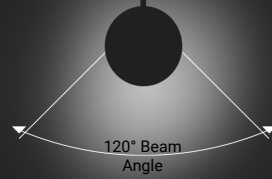

Housing Diameter: 1" Housing Depth: .625"
Standard Lumens: 18
Color: Red or Green

COLOR TEMP.

DIMMABLE

300% BRIGHTER

NexGen™ LED

80 Milliamps • 70+ Lumens

Compares to 60w Incandescent

Standard LED