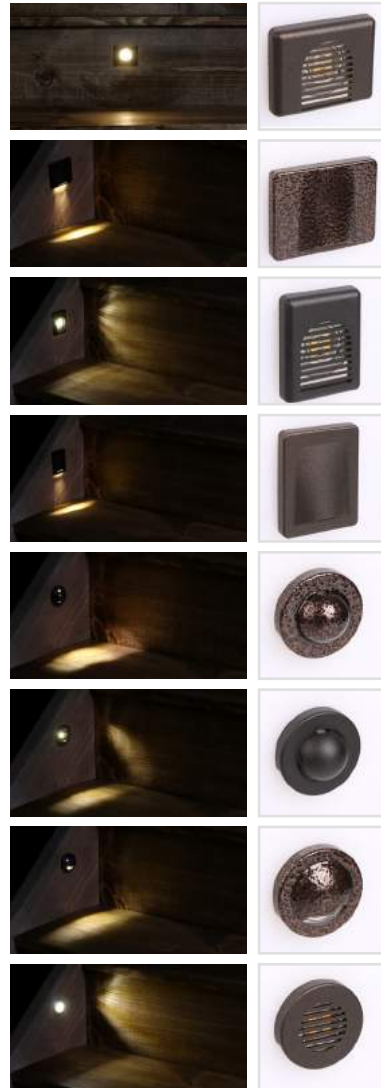

FACEPLATES OPTIONS

Create a custom stair lighting experience that adds creativity and sophistication to your home with DEKOR's 8 different styles of faceplates! Choose from multiple powder coating finishes to match your home's color scheme. Faceplates arrive pre-assembled to light housing, concealing housing. Housing is only available in Antique Metal Black.

B. MINI STAIR LIGHT

DEKOR's smallest stair light yet! These recessed stair lights provide a stunning amount of light from a very small package, allowing you to achieve maximum visibility with minimal obstruction on your stairs. DEKOR's Mini Stair light comes with two face styles, allowing you to customize your lighting.

NOTE: Will get hot to the touch under normal operating conditions. Please use caution when handling lights that have been on for an extended period of time.

Faceplates: Trio or Slim
Diameter: .50" body .625" • Exposed face Length: 2"
Stainless Steel Housing