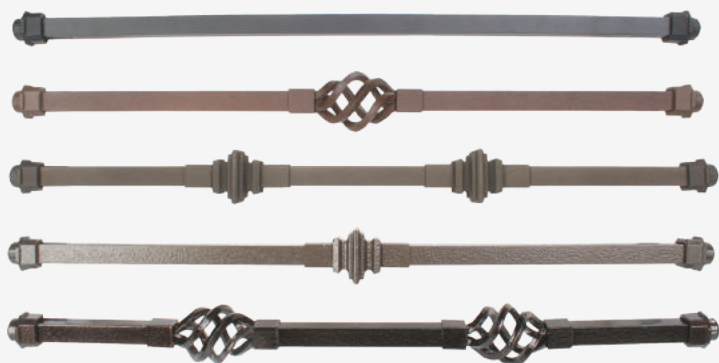

D. ALUMINUM BALUSTERS

When your decking is in need of stability and shine, but you don't want to sacrifice style, DEKOR Deck Balusters are the lighting solution you need. Easy-to-install, these durable aerospace grade aluminum posts can be used to create a decorative feel around your entire deck railing or simply installed on a stair railing to add light and improve safety.

Height: Available in 26", 27" and 32"

3 Styles: Classic Round or Square • With Basket Lit or Non-Lit • With Casey Collars Lit or Non-Lit

End Caps available in 3 styles: Screw Through • Screw In • Angled

Commercial Grade • Aerospace Grade Aluminum