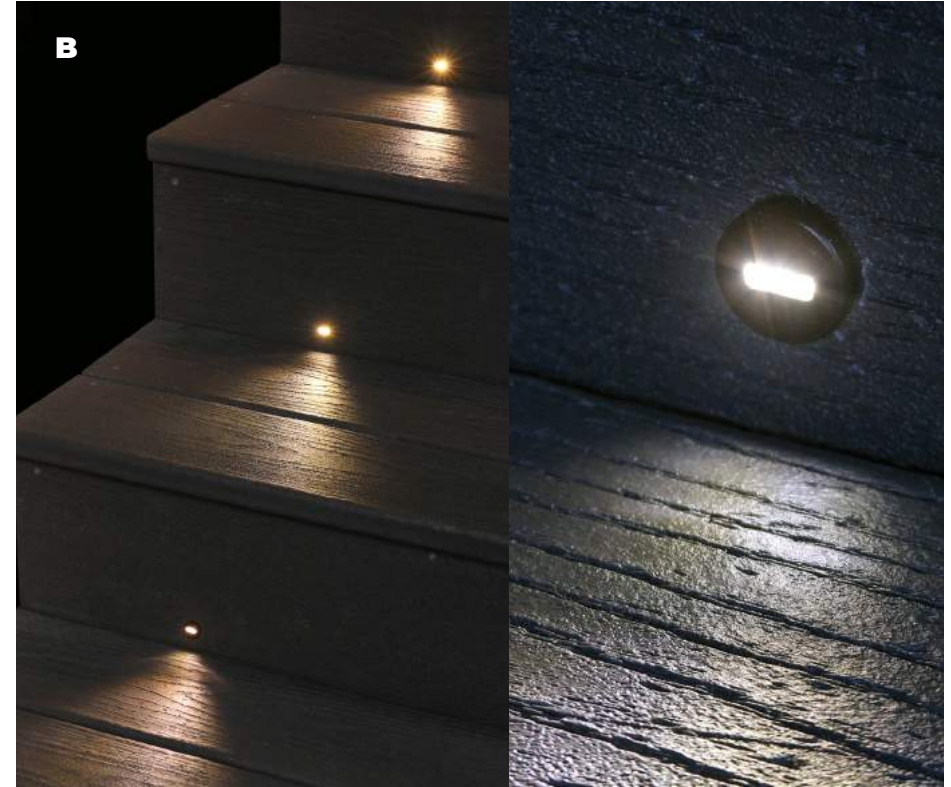

FACEPLATES OPTIONS

Create a custom stair lighting experience that adds creativity and sophistication to your home with DEKOR's 8 different styles of faceplates! Choose from multiple powder coating finishes to match your home's color scheme. Faceplates arrive pre-assembled to light housing, concealing housing. Housing is only available in Antique Metal Black.

B. MINI STAIR LIGHT

DEKOR's smallest stair light yet! These recessed stair lights provide a stunning amount of light from a very small package, allowing you to achieve maximum visibility with minimal obstruction on your stairs. DEKOR's Mini Stair light comes with two face styles, allowing you to customize your lighting.

NOTE: Will get hot to the touch under normal operating conditions. Please use caution when handling lights that have been on for an extended period of time.

Faceplates: Trio or Slim
Diameter: .50" body .625" • Exposed face Length: 2"
Stainless Steel Housing