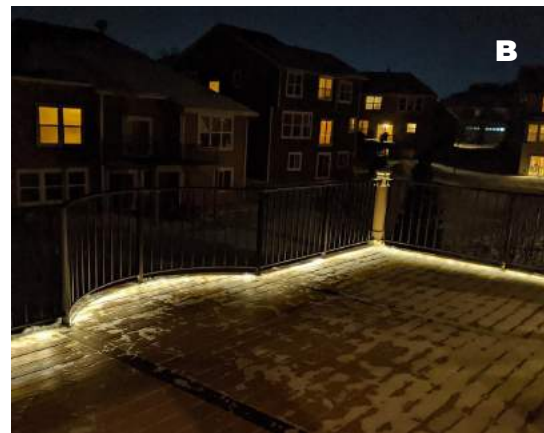

B. INFINITE LIGHT

The aptly named Infinite light provides a sleek, low-profile, weatherproof way to light up railings, stair treads, and much more. The pigtailed allow you to daisy-chain together individual lights to create runs of custom lengths. Attaches firmly to any smooth, hard surface with the included pressure sensitive adhesive strips.

Height: .25" • Width: .5"
Length: 20" without pigtailed
85 Lumens per foot