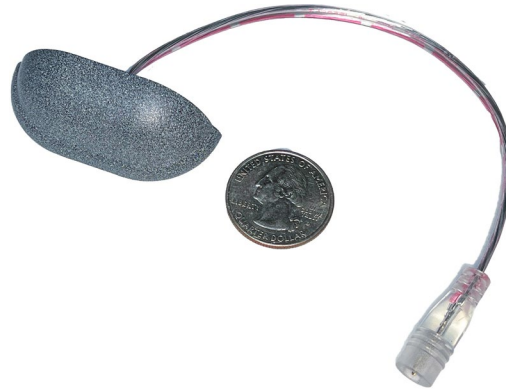

Shelly Universal Light

MSRP \$29.95 USD

The ***SHELLY Universal*** light is a petite powder coated aluminum light measuring one and seven eighth inches long by three quarter inches deep. This light fixture represents a shell appearance with soft curves and a bottom lip. The light output powdered by 3 NexGen LEDs delivering an award-winning display of warm downward or upward glow. This unique shape is creative sharing a wide spread pattern onto the surface in which it is mounted. Most versatile light on the market—used as a stair riser light, rail post light, a post up light and many interior applications that you can possibly drum up. The mounting back plate design provides you the installation flexibility to turn in any direction.

Shelly Universal Light

SKU: PLSHELLXX

The Shelly Universal light offers a small form factor allowing you unlimited design applications. The mounting back plate design gives you the installation flexibility to face the light in any direction.

Mechanical

Width: 2"

Height: 5/8"

Depth: 5/8"

Cord Type: Plug-N-Play

Cord Length: 5' male to male with 6" female pigtail

Installation: Back plate, 2X wood or 2X self-tapping screws included

Electrical

Light Output: 62 Lumens

Light Color Temperature: 3200K Z

Power Consumption: 1.2W

Voltage: 12VDC. Use only with DEKOR® Transformers.

Safety and Warranty

Waterproof: Yes. Appropriate for indoor and outdoor use. **Approvals:** ETL (US and Canada), RoHS certified